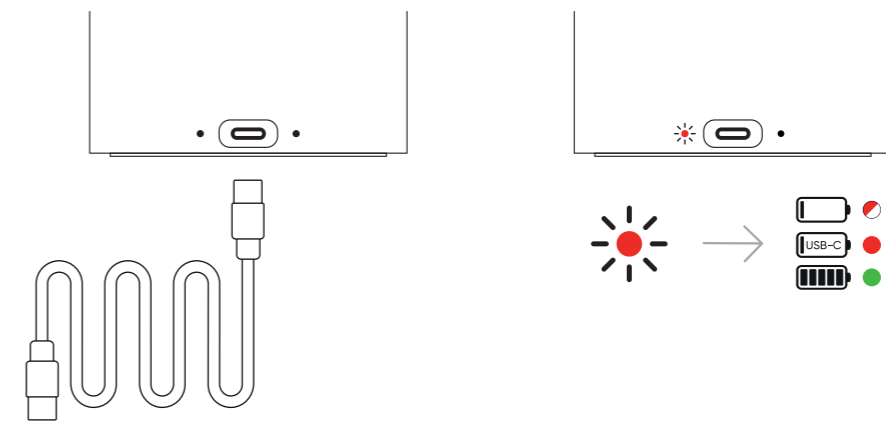

Power On/Off

Light ON/OFF and Light Dimmer

Connect Bluetooth Device

Charging

Play Music

Reset