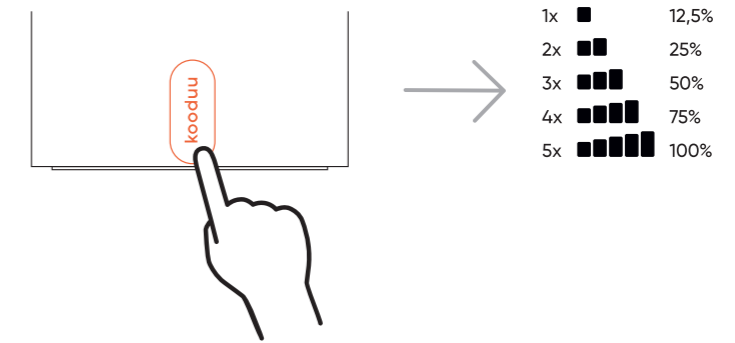

Light ON/OFF and Light Dimmer