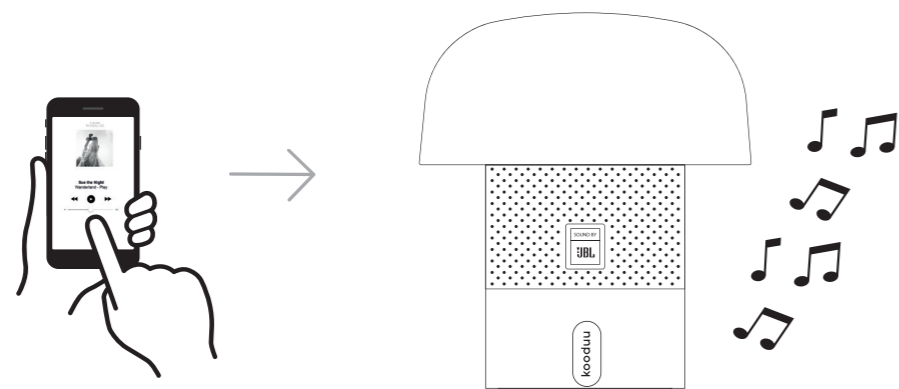

Light ON/OFF and Light Dimmer

Connect Bluetooth Device

Charging

Play Music

Reset