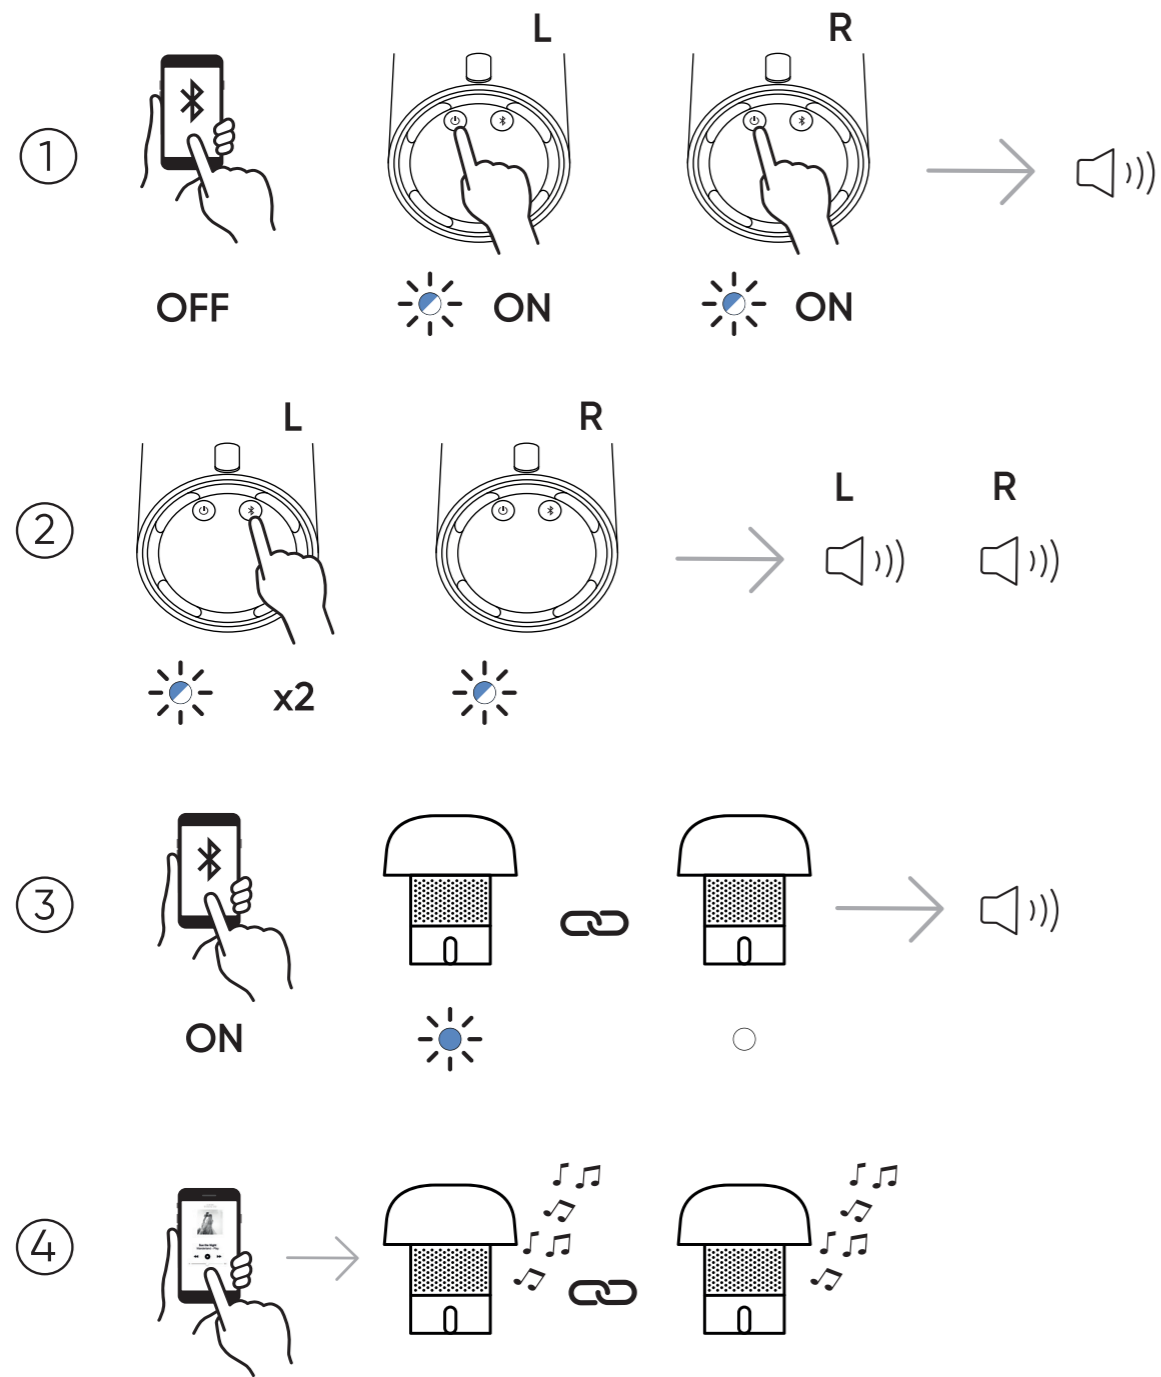

Pairing Mode

Unpair

kooduu

Sensa Play Mini

SOUND BY JBL

Quick Start Guide

version 1.0

Power On/Off

Light ON/OFF and Light Dimmer

Connect Bluetooth Device

Charging

Play Music

Reset