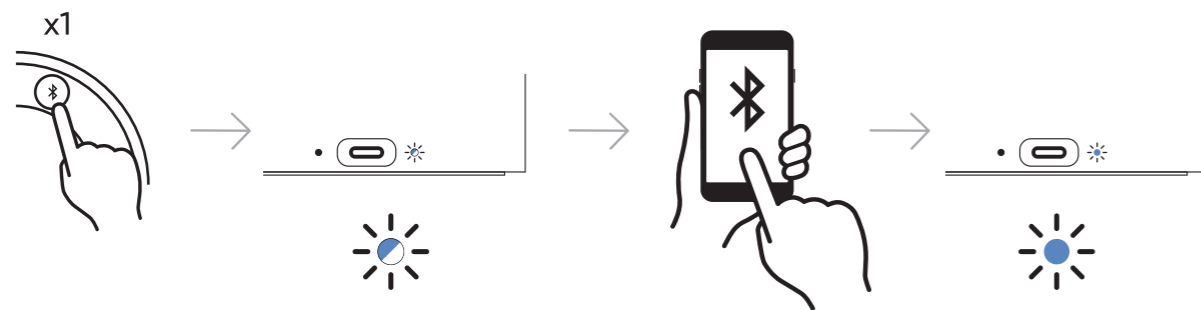

Connect Bluetooth Device