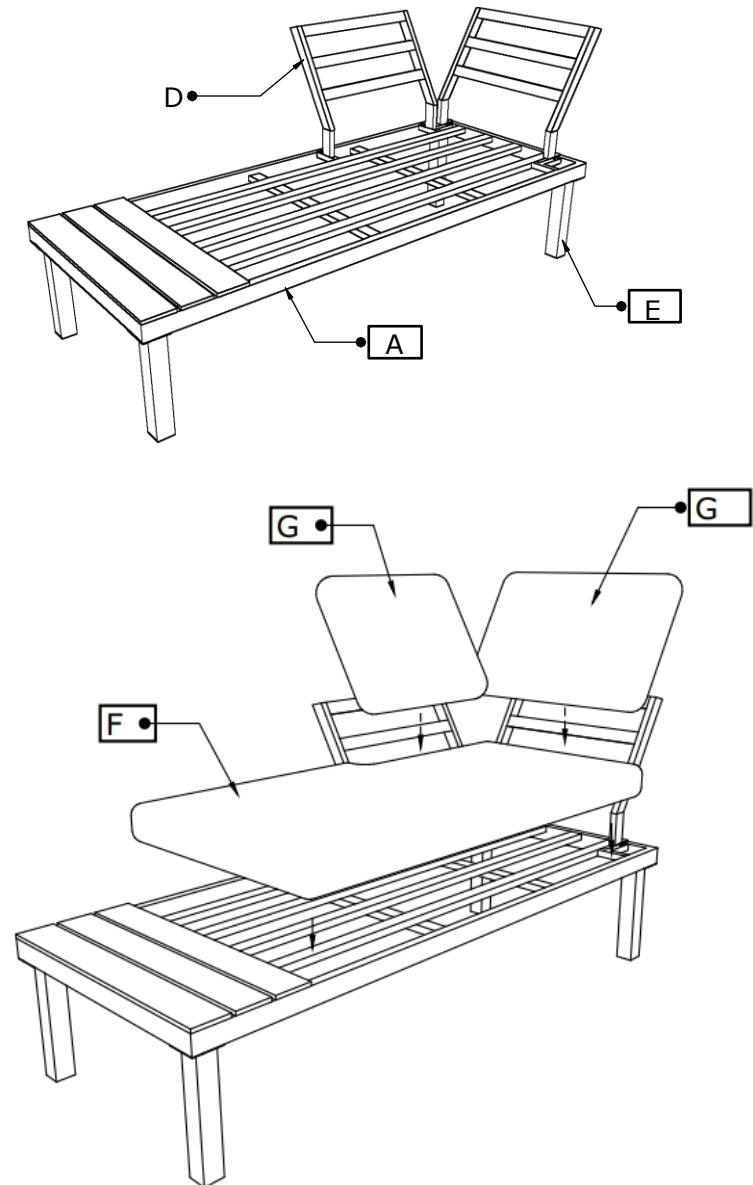

Hartman![®]

ASSEMBLY INSTRUCTION

JILL LOUNGE SET EUCALYPTUS FSC

Art. -Nr.: 22.126.000

Note: Tighten bolt and washer 80% only in each step.

Then tighten 20% more to complete

Schritt 1

Schritt 2

Schritt 3

Schritt 1

Schritt 2

Schritt 3