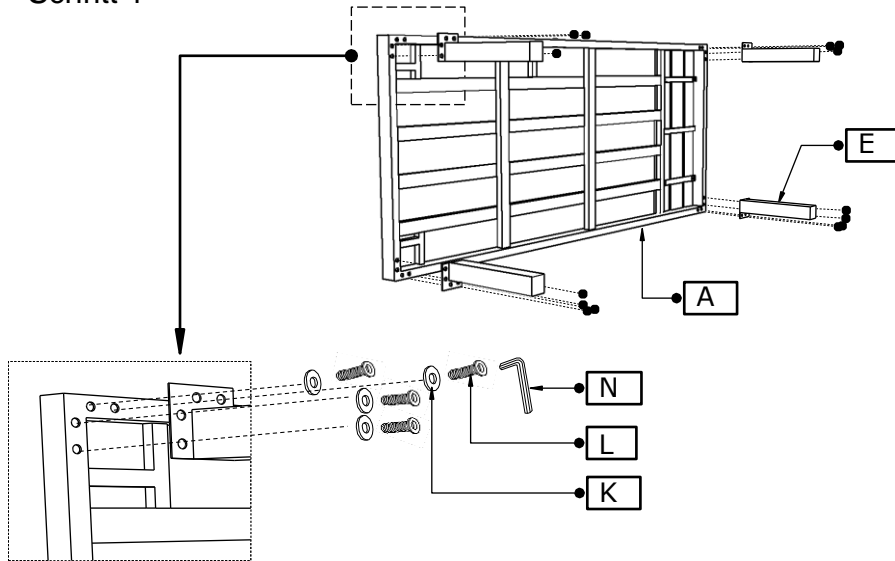

Hartman![®]

ASSEMBLY INSTRUCTION

JILL LOUNGE SET EUCALYPTUS FSC

Art. -Nr.: 22.126.000

Note: Tighten bolt and washer 80% only in each step.

Then tighten 20% more to complete

Schritt 1

Schritt 2

Schritt 3

Schritt 1

Schritt 2

Schritt 3