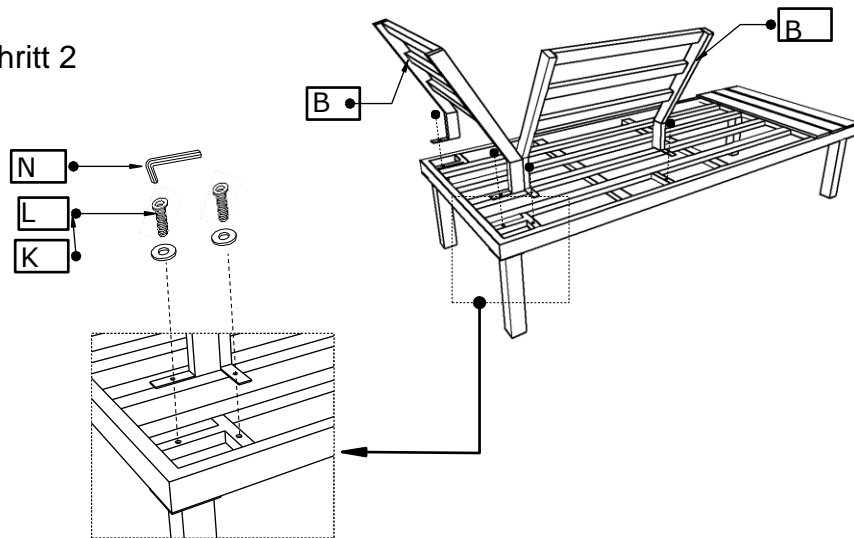

Hartman![®]

ASSEMBLY INSTRUCTION

JILL LOUNGE SET EUCALYPTUS FSC

Art. -Nr.: 22.126.000

Note: Tighten bolt and washer 80% only in each step.

Then tighten 20% more to complete

Schritt 1

Schritt 2

Schritt 3

Schritt 1

Schritt 2

Schritt 3