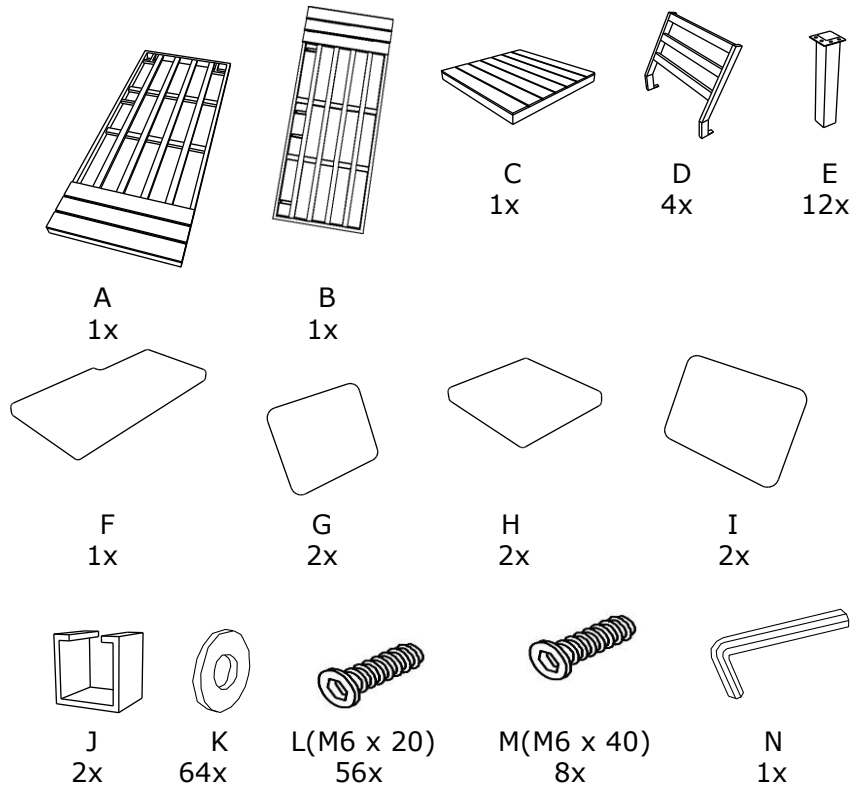

Hartman![®]

ASSEMBLY INSTRUCTION

JILL LOUNGE SET EUCALYPTUS FSC

Art. -Nr.: 22.126.000

Note: Tighten bolt and washer 80% only in each step.

Then tighten 20% more to complete

Schritt 1

Schritt 2

Schritt 3

Schritt 1

Schritt 2

Schritt 3