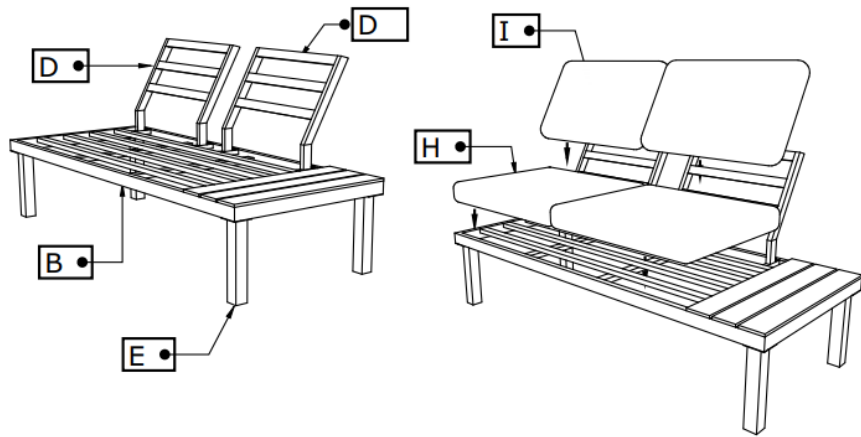

Hartman![®]

ASSEMBLY INSTRUCTION

JILL LOUNGE SET EUCALYPTUS FSC

Art. -Nr.: 22.126.000

Note: Tighten bolt and washer 80% only in each step.

Then tighten 20% more to complete

Schritt 1

Schritt 2

Schritt 3

Schritt 1

Schritt 2

Schritt 3