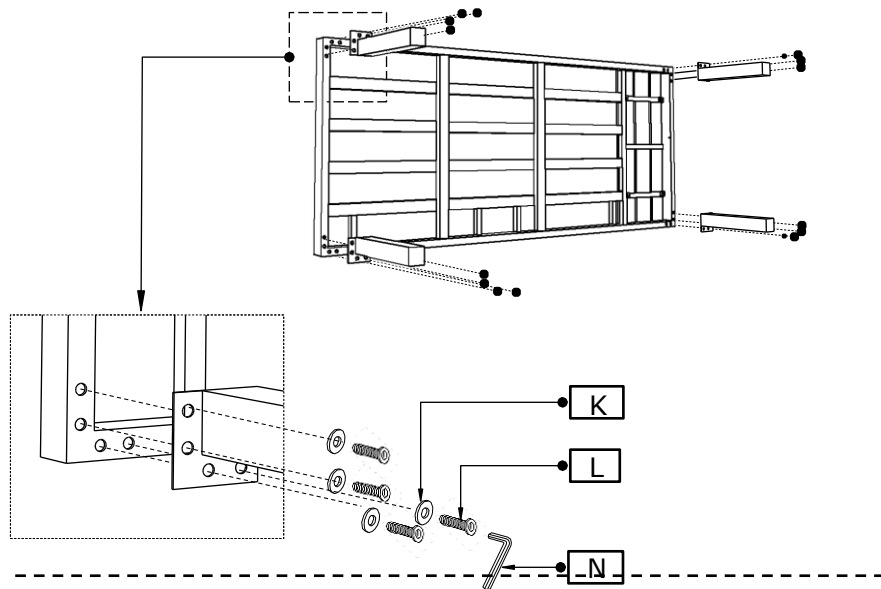

Hartman![®]

ASSEMBLY INSTRUCTION

JILL LOUNGE SET EUCALYPTUS FSC

Art. -Nr.: 22.126.000

Note: Tighten bolt and washer 80% only in each step.

Then tighten 20% more to complete

Schritt 1

Schritt 2

Schritt 3

Schritt 1

Schritt 2

Schritt 3