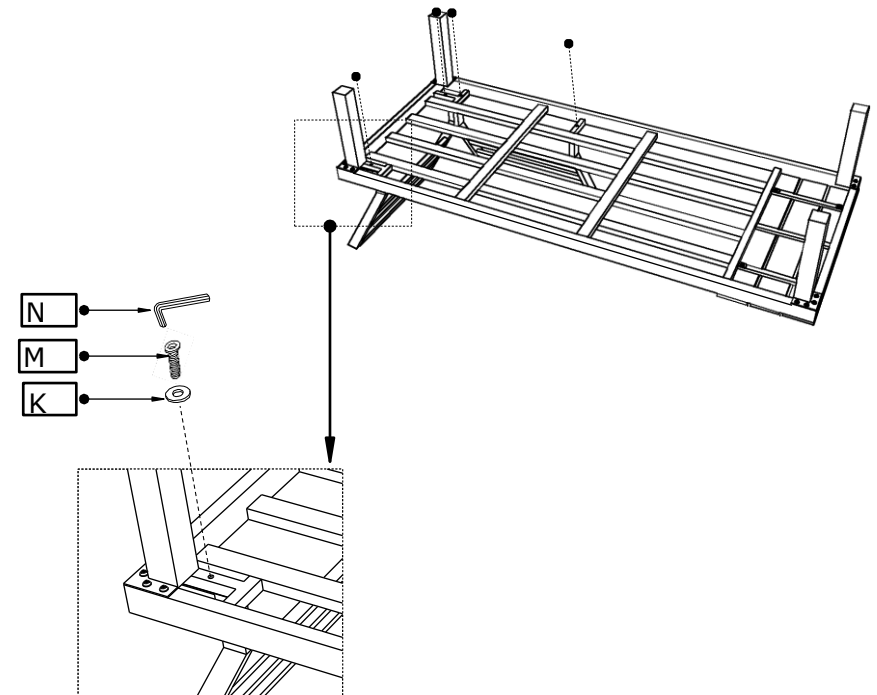

Hartman![®]

ASSEMBLY INSTRUCTION

JILL LOUNGE SET EUCALYPTUS FSC

Art. -Nr.: 22.126.000

Note: Tighten bolt and washer 80% only in each step.

Then tighten 20% more to complete

Schritt 1

Schritt 2

Schritt 3

Schritt 1

Schritt 2

Schritt 3