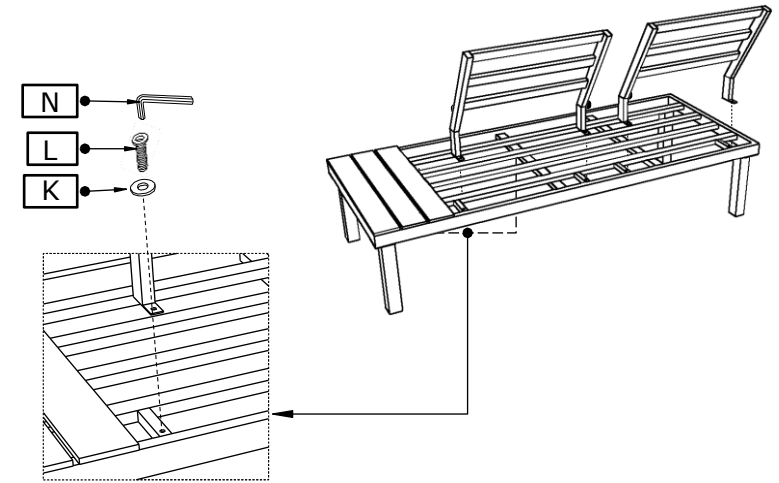

Hartman![®]

ASSEMBLY INSTRUCTION

JILL LOUNGE SET EUCALYPTUS FSC

Art. -Nr.: 22.126.000

Note: Tighten bolt and washer 80% only in each step.

Then tighten 20% more to complete

Schritt 1

Schritt 2

Schritt 3

Schritt 1

Schritt 2

Schritt 3