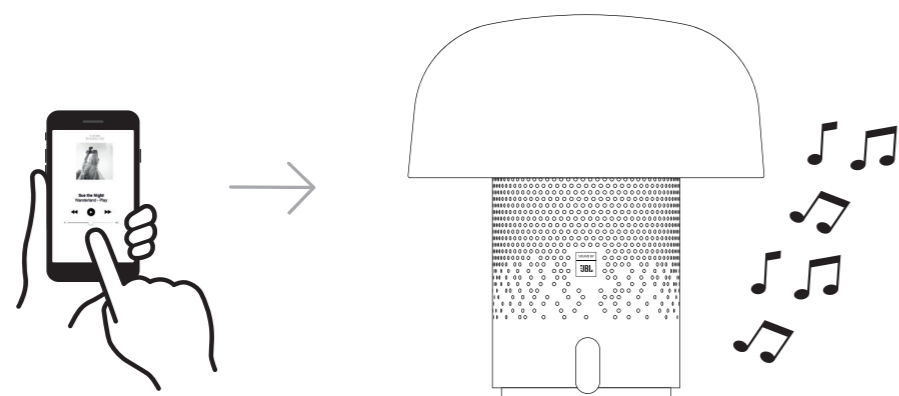

Light ON/OFF and Light Dimmer

Connect Bluetooth Device

Charging

Play Music

Reset