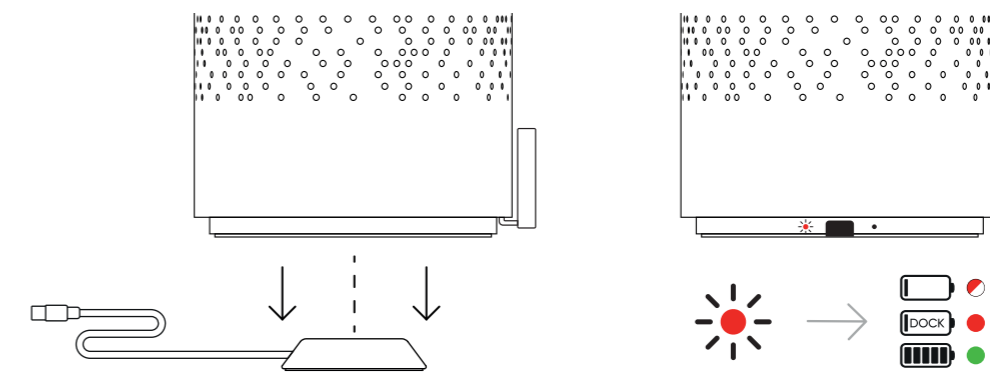

Power On/Off

Light ON/OFF and Light Dimmer

Connect Bluetooth Device

Charging

Play Music

Reset