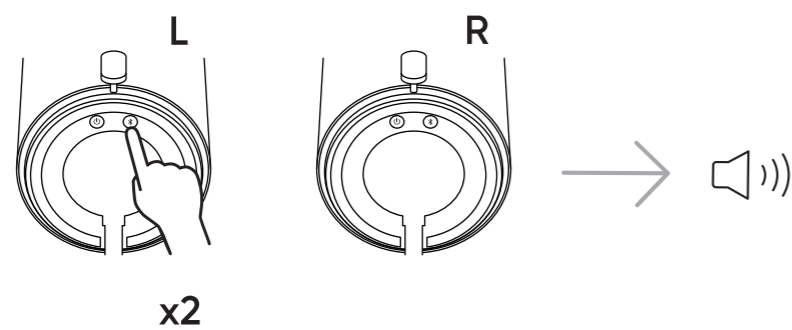

Pairing Mode

Unpair

kooduu

Sensa Play

SOUND BY JBL

Quick Start Guide

version 1.0

Power On/Off