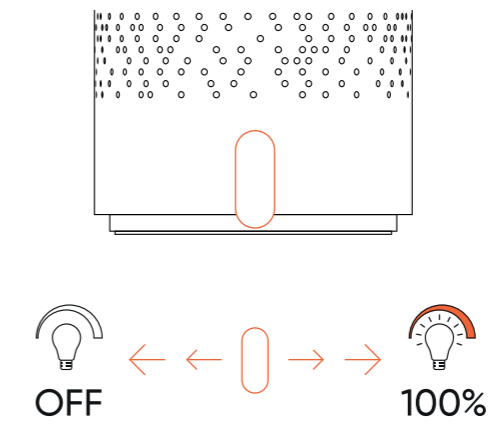

Light ON/OFF and Light Dimmer