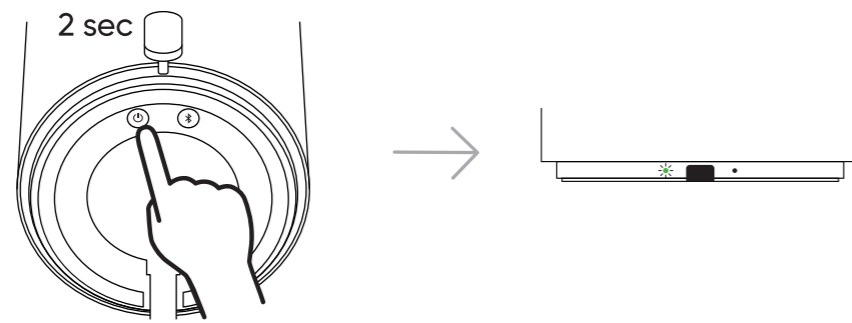

Pairing Mode

Unpair

kooduu

Sensa Play

SOUND BY JBL

Quick Start Guide

version 1.0

Power On/Off