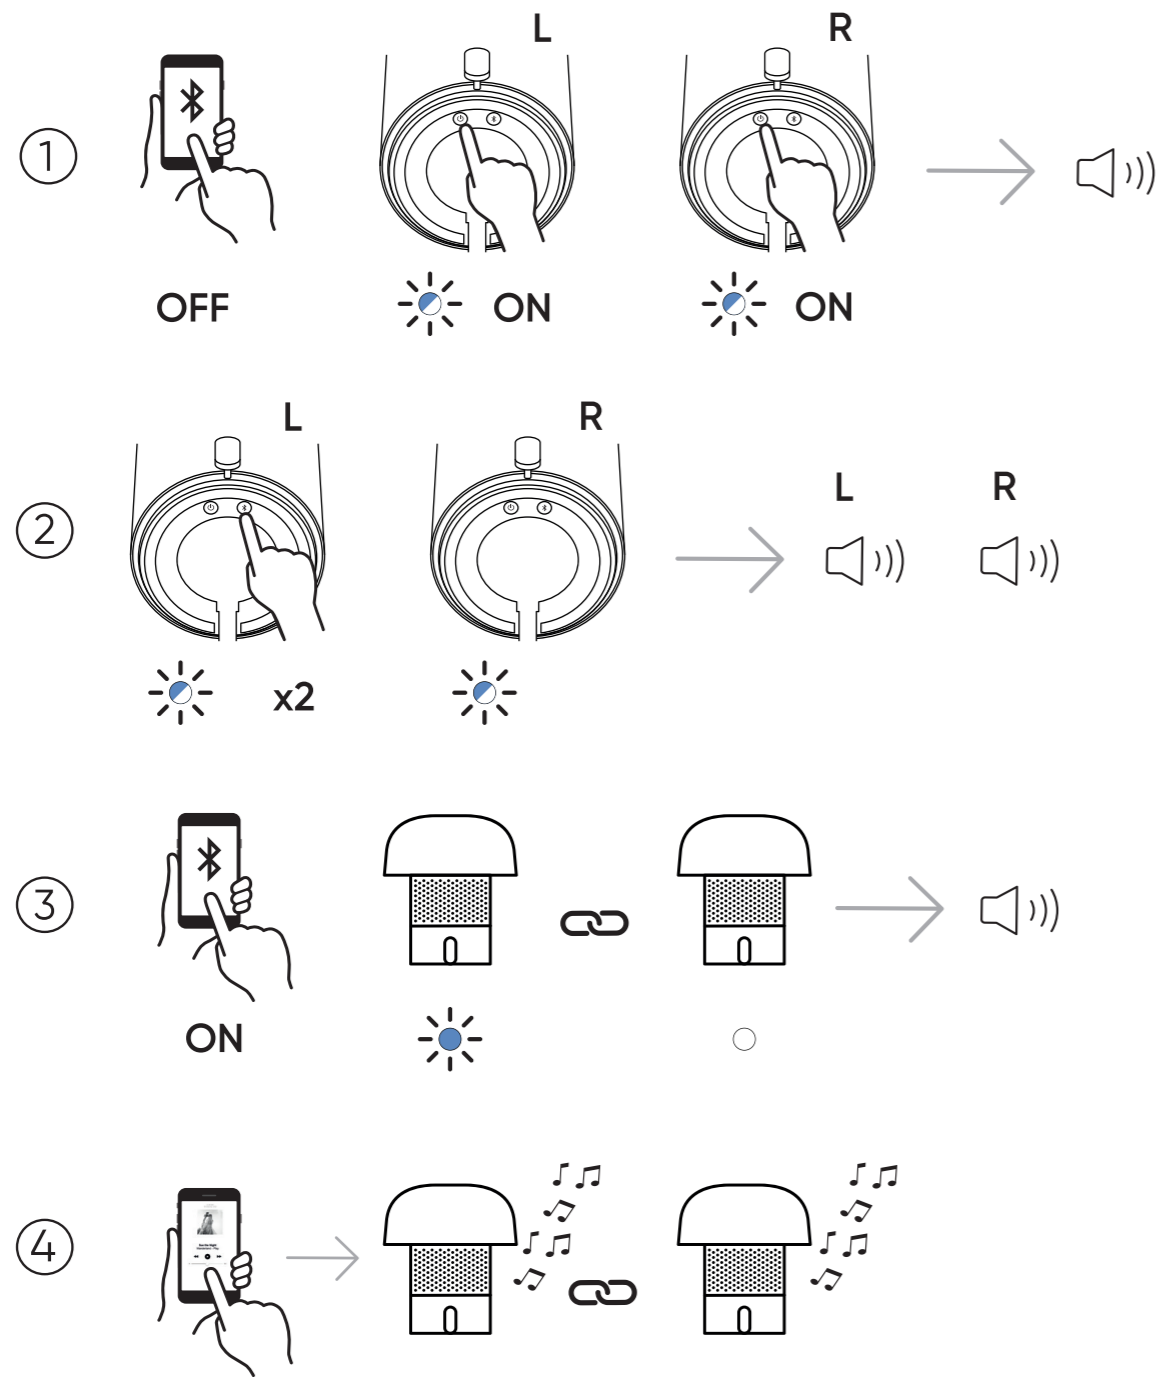

Pairing Mode

Unpair

kooduu

Sensa Play

SOUND BY JBL

Quick Start Guide

version 1.0

Power On/Off

Light ON/OFF and Light Dimmer

Connect Bluetooth Device

Charging

Play Music

Reset