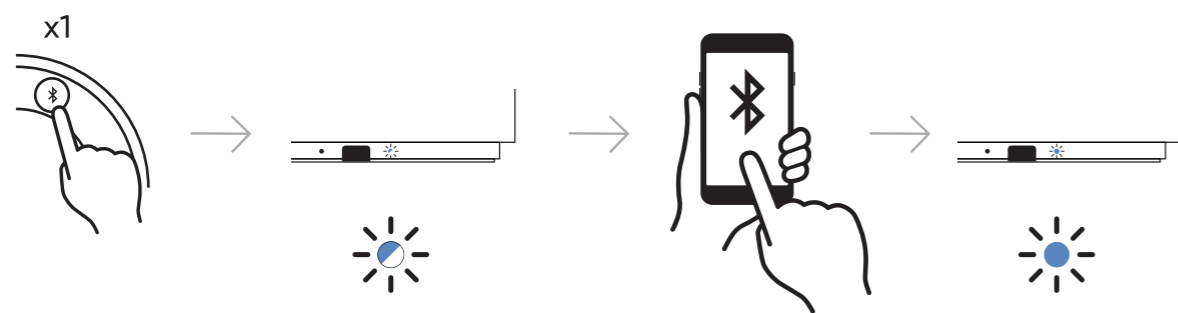

Connect Bluetooth Device